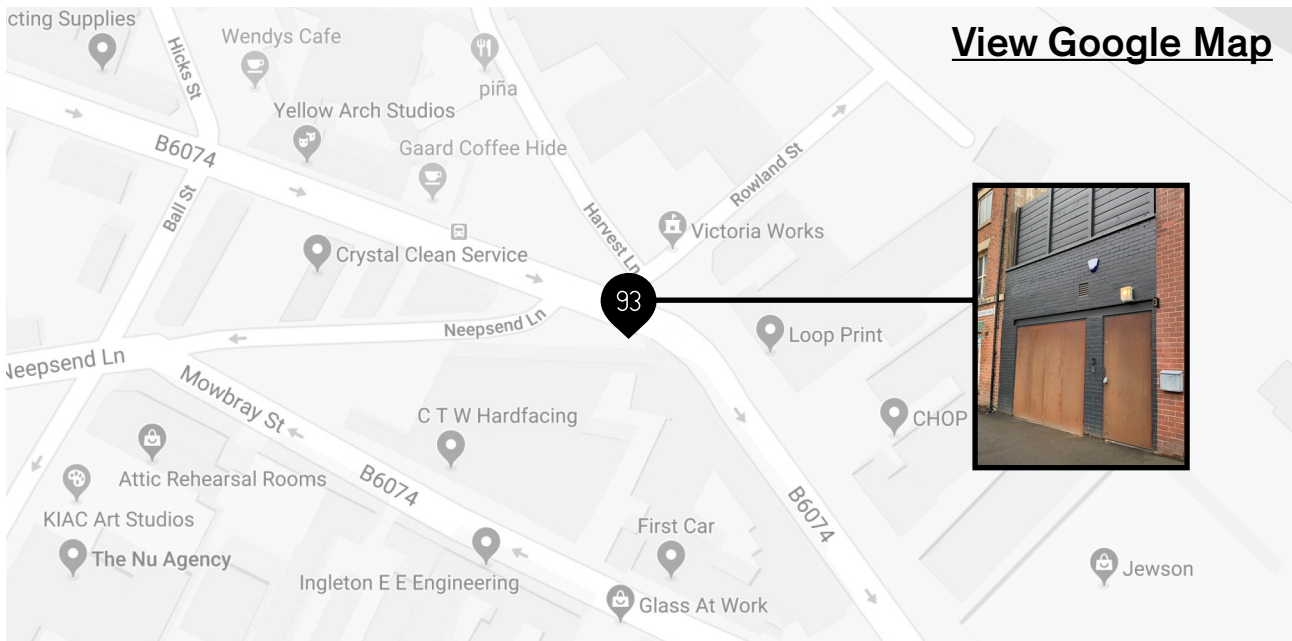

93

Visiting the team at **93**. You'll find us at [3 Neepsend Lane, Sheffield, S3 8FE](#)

How to find us?

Arriving by Car

We are a short drive from the Sheffield parkway directly off the M1. If you're arriving by car - there's free street parking around Neepsend and Kelham Island - immediately close by is Mowbray Street, Burton Rd, Harvest Lane and Neepsend Lane - ideal from 7.30am

Arriving by Taxi

We are a 5 minute taxi ride from Sheffield train station. A local taxi firm is City Taxis 0114 239 39 39.

Arriving by Tram

The nearest tram is a short walk from Shalesmoor. [Click here](#) for Directions from the Tram Stop to 93 at The Mowbray

Arriving by Bus

Our local stops are on Mowbray St / Harvest Lane. Check out [Moovit](#) for up to date bus timetables and the best routes

Arriving on Foot

We are a 15 – 20 min walk from the City Centre

Out and about